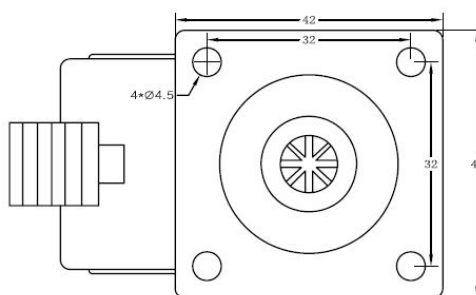

PRODUCT SHEET

Description:

Twin Wheel Castor $\varnothing 40\text{mm}$, BLK. PA, W/Brake, Top Pl 42x42x2mm cc:32mm, Mounting Height: 56mm

Item number:

08.04.028-2

Units	Box	Carton	HS Code	Barcode
Pcs.	4	400	8302200090	
				5704866005319