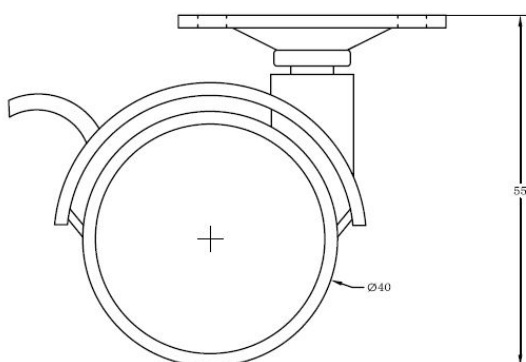

PRODUCT SHEET

Description:

Twin Wheel Castor $\varnothing 40\text{mm}$, BLK. PA, W/Brake, Top Pl 42x42x2mm cc:32mm, Mounting Height: 56mm

Item number:

08.04.028-2

Units	Box	Carton	HS Code	Barcode
Pcs.	4	400	8302200090	
				5704866005319