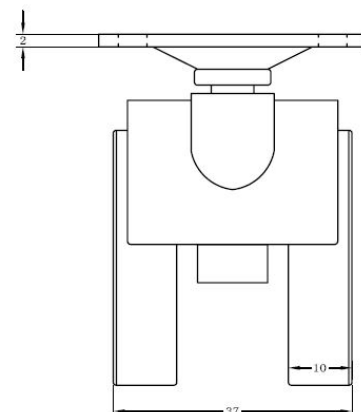

PRODUCT SHEET

Description:

Twin Wheel Castor $\varnothing 40\text{mm}$, BLK. PA, W/Brake, Top Pl 42x42x2mm cc:32mm, Mounting Height: 56mm

Item number:

08.04.028-2

Units	Box	Carton	HS Code	Barcode
Pcs.	4	400	8302200090	
				5704866005319